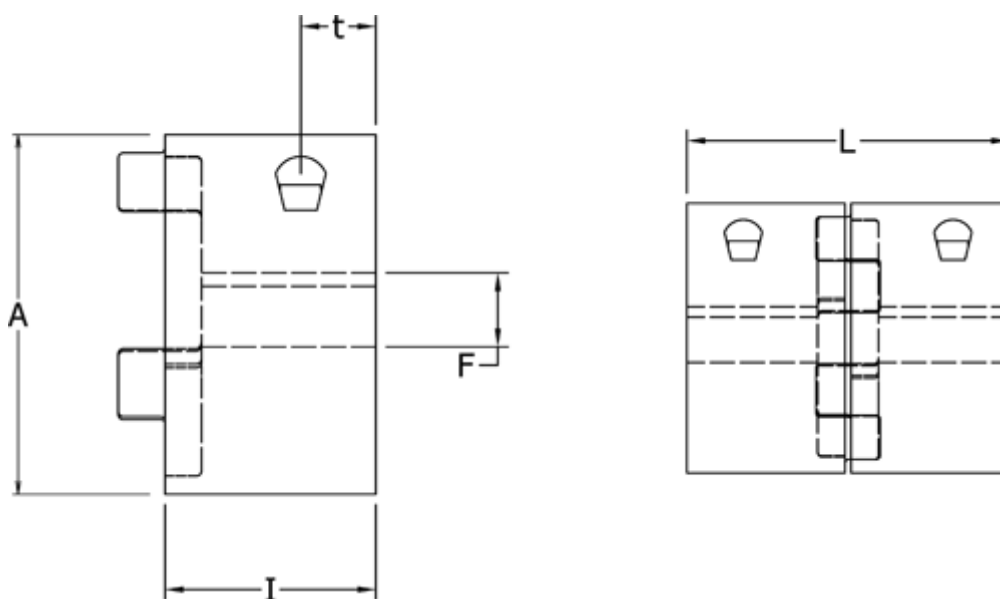

Article number: 3335038M025

Description: Clamping Hub Klonex ES 38/45
ALU Aluminium, Bore 25H7 mm

Measures

A = 80
F = 25
I = 45
L = 114
t = 16.0